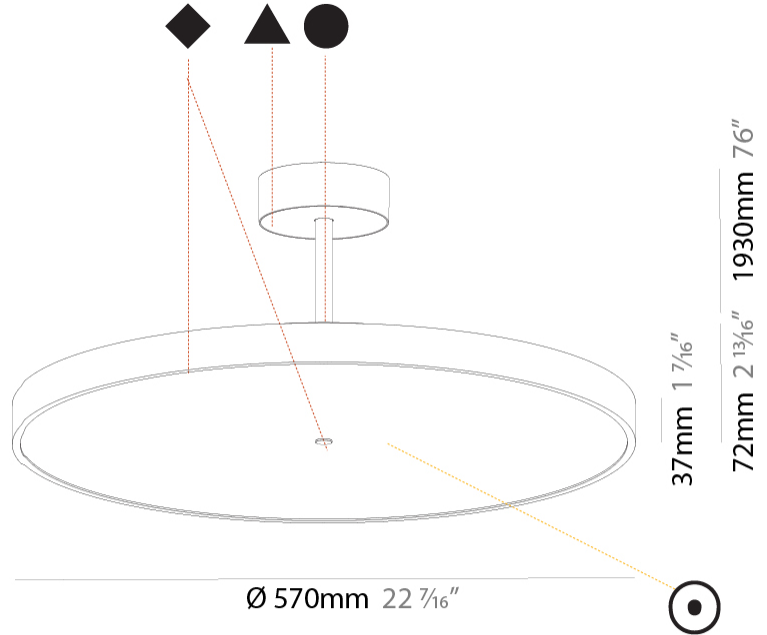

GENERAL

Series: Sign Diva Tube
Subseries: Sign Diva Tube
Brand: Prolicht
Division: Architectural
Mounting Type: Suspension
Mounting Location: Ceiling
Subcategory: Pendant

PHYSICAL

Shape: Round
Diameter (mm): 570
Diameter (in): 22 7/16
Height (mm): 72
Height (in): 2 13/16
Max. Overall Height (mm): 2002
Max. Overall Height (in): 78 13/16
Light Distribution: Direct
Weight (kg): 7.718
Weight (lbs): 17.015

Diffuser: PMMA - Opal / Micro-Prism / Sparkling Secret / Vintage Industrial

Fixture Finish: SSR / BKV / CWI / CRY / HAB / UFT / ITA / RUA / FTG / MYG / LOD / PUS / FRO / FUP / KIA / POP / BLS / SPG / MEY / GOH / GUM / CHC / COM / ABZ / JAG / OBR / MOS / ROR

Fixture Material: Extruded Aluminum / Steel

ELECTRICAL

Lamp Type: LED (Zhaga Standard)
Input Wattage (W): 49
Total Output Wattage (W): 46.9
Dimming: Tri-Mode (Non-Dimming and Phase Dimming (120Vac only) and 0-10V Dimming)
Driver Included: Yes
Driver Location: Integrated
Driver Type: Constant Current - Universal
Driver Class: Class 2
Input Voltage (V): 120 - 277
Constant Current (MA): 350

LED

Color Temperature (°K): 2700 / 3000 / 3500 / 4000
Max. Delivered Lumen (lm): 4978 / 5337 / 5384 / 5494
Nominal Lumen (lm): 6199 / 6646 / 6705 / 6842
CRI: >90 CRI
Lamp Life (hrs): 50000

OPTICAL

RATINGS AND CERTIFICATIONS

Certified By: Certified for North American Standards
IP rating: IP20