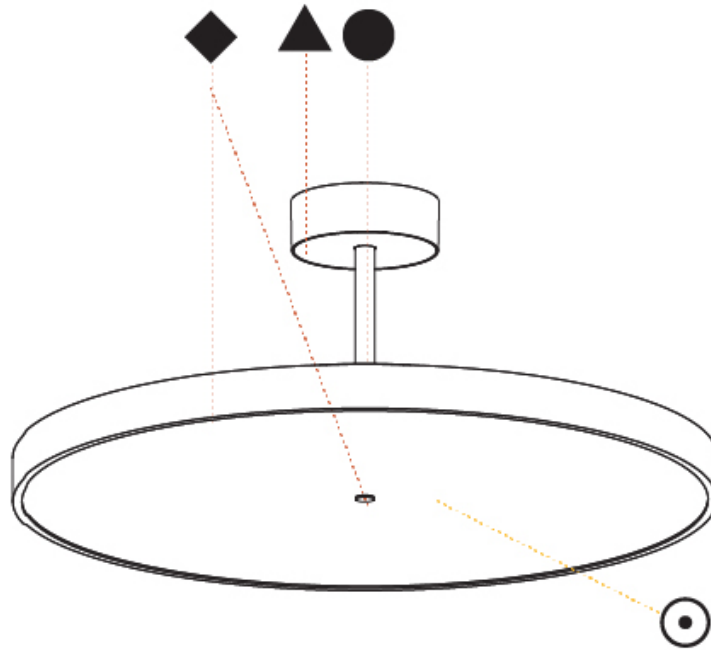

SIGN DIVA TUBE SUSPENSION

A300023-

PROJECT
TYPE
SPECIFIER
QUANTITY
DATE

A